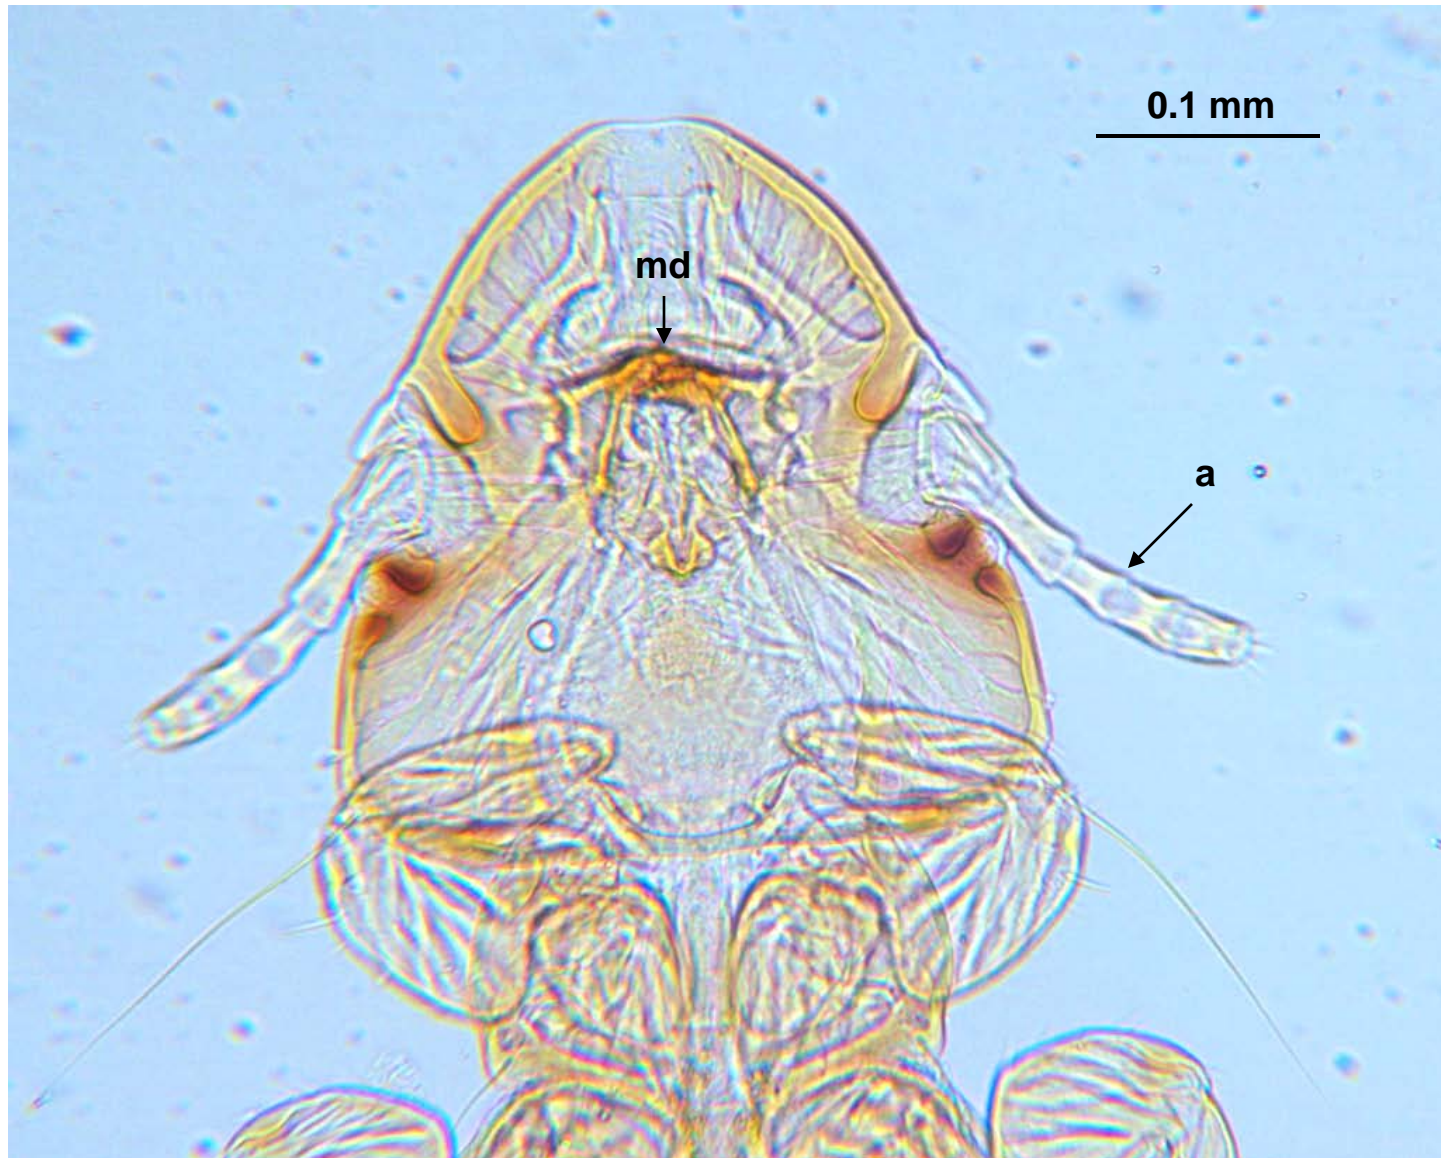

Bruelia sp., female (det. S. A. Childress). Total body length = 1.7 mm.

Bruelia sp., female, head. Legend: a, antenna; md, mandibles.

Bruelia zeropunctata, male, head. Legend: a, antenna; md, mandibles.

Bruelia sp., female; structure (?) in 6th abdominal segment.

Bruelia zeropunctata, male (det.: SAC). Box in A enlarged in B.