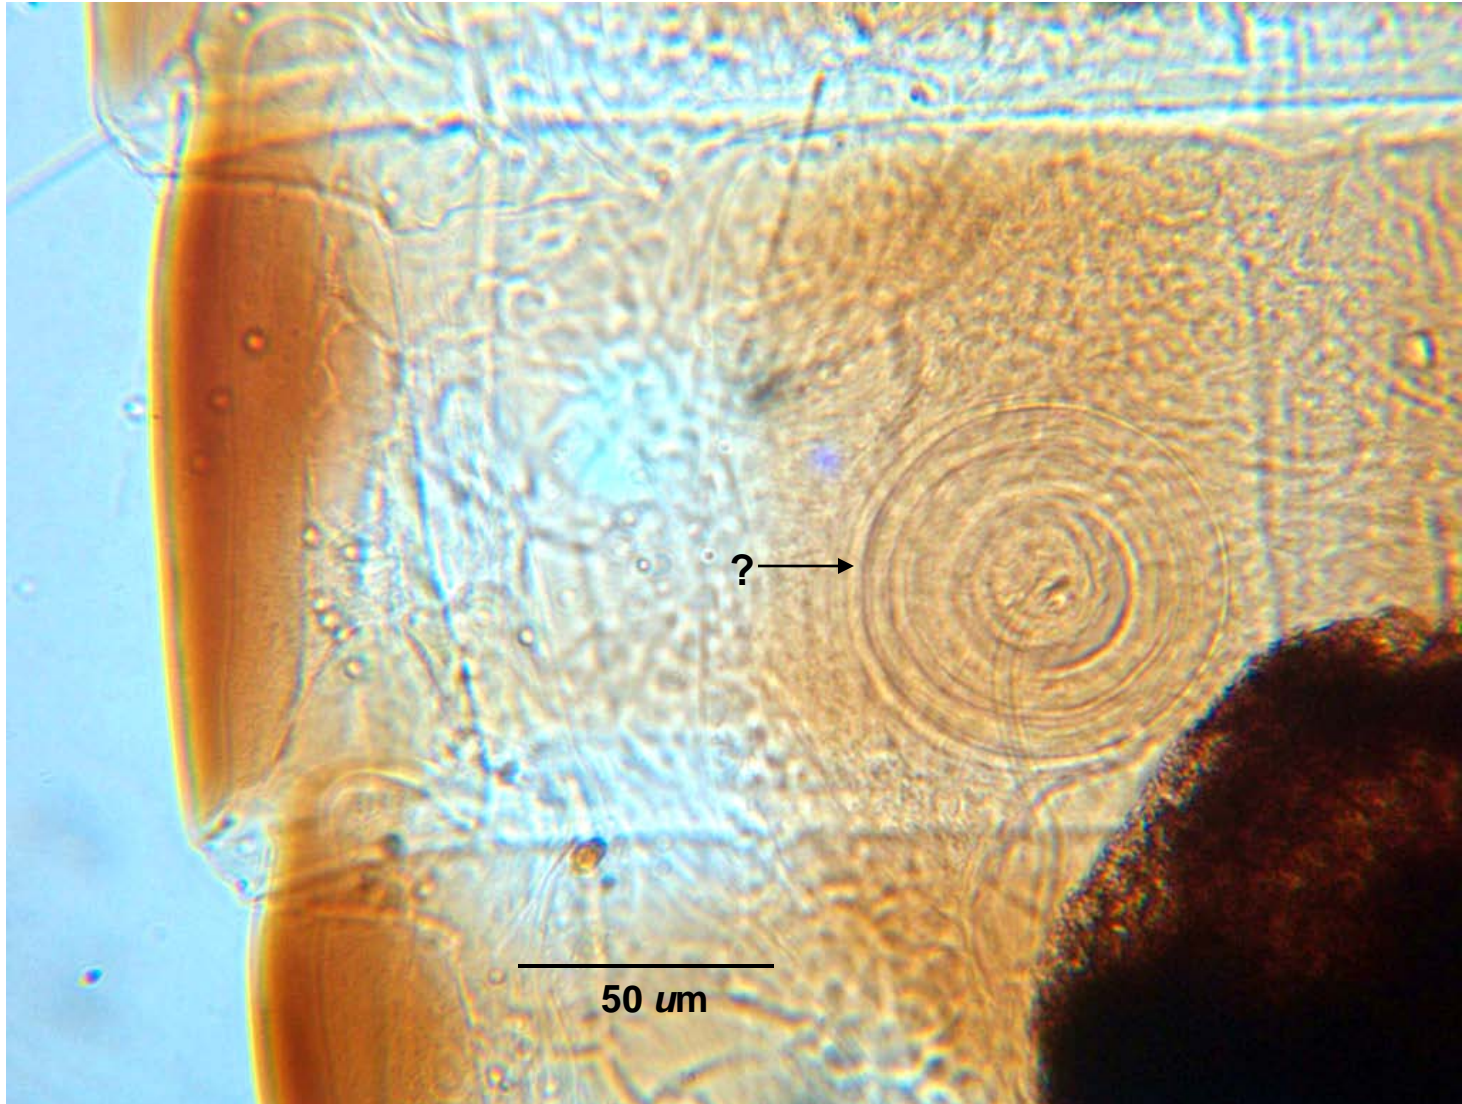

Bruelia sp., female (det. S. A. Childress). Total body length = 1.7 mm.

Bruelia sp., female, head. Legend: a, antenna; md, mandibles.

Bruelia zeropunctata, male, head. Legend: a, antenna; md, mandibles.

Bruelia sp., female; structure (?) in 6th abdominal segment.

Bruelia zeropunctata, male (det.: SAC). Box in A enlarged in B.