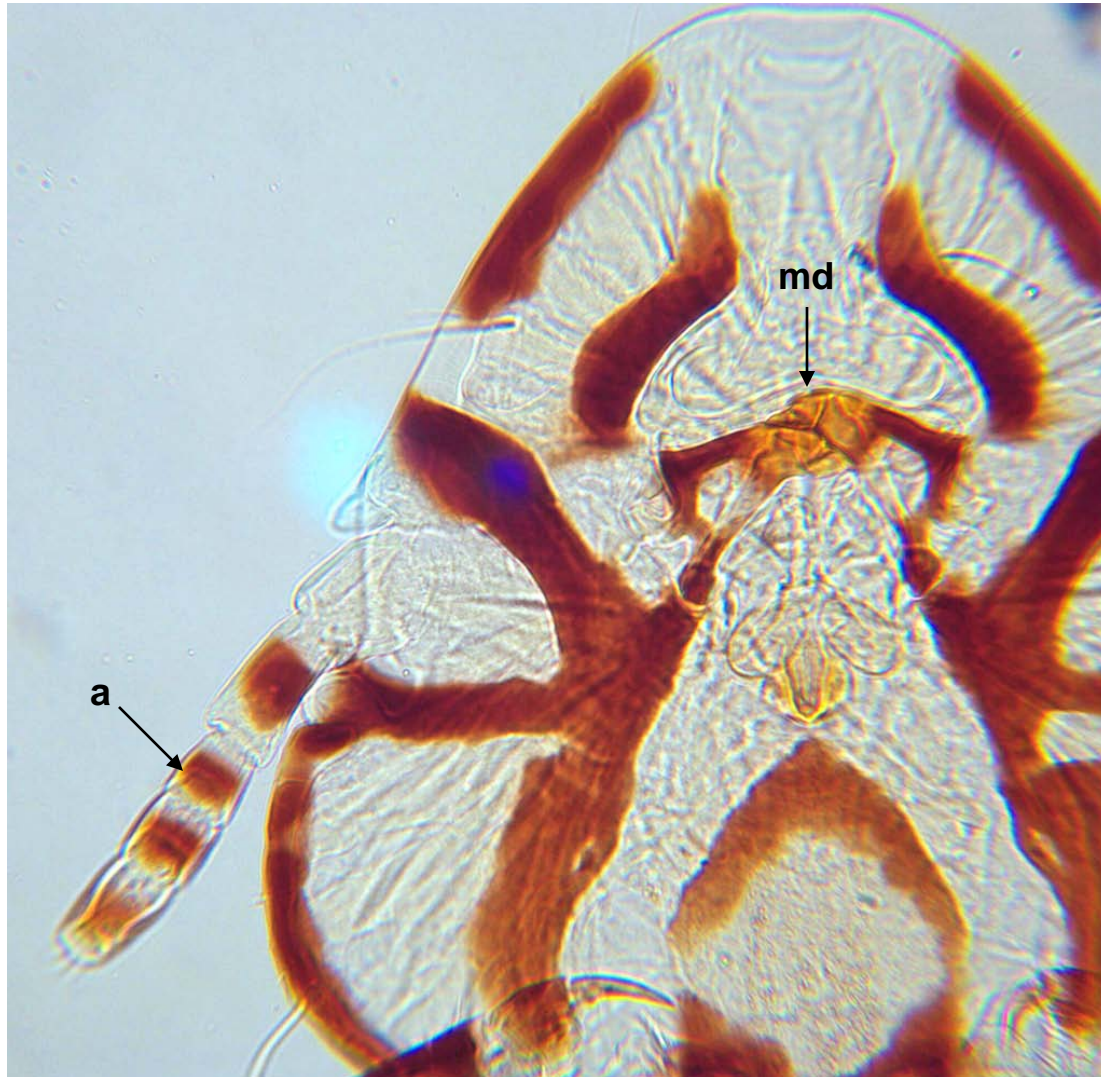

Bruelia sp., female (det. S. A. Childress). Total body length = 1.7 mm.

Bruelia sp., female, head. Legend: a, antenna; md, mandibles.

Bruelia zeropunctata, male, head. Legend: a, antenna; md, mandibles.

Bruelia sp., female; structure (?) in 6th abdominal segment.

Bruelia zeropunctata, male (det.: SAC). Box in A enlarged in B.